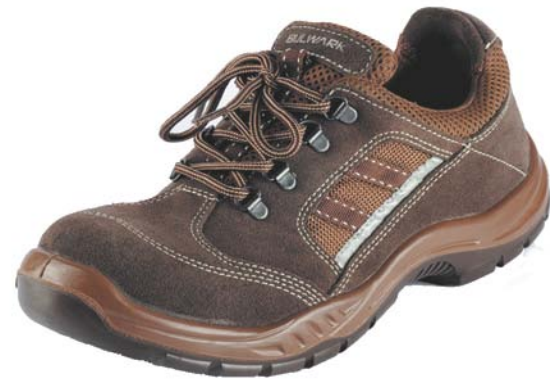

# BULWARK BW 627A

*Certified to European Standards*

**BULWARK**<sup>™</sup>  
DESIGNED TO PROTECT

We know what protects you the best!

[info@bulwarkshoe.com](mailto:info@bulwarkshoe.com)

<b>DESIGN</b>	Low Ankle Sporty Casual
<b>UPPER</b>	Buff Suede Brown
<b>SOLE</b>	Direct Moulded Double Density PU
<b>TOE CAP</b>	200 Joules Steel Toe
<b>QUARTER LINING</b>	Brown Nylon Skin fit
<b>COUNTER LINING</b>	Split Dyed Brown
<b>HEIGHT</b>	80 mm
<b>VAMP LINING</b>	Non-woven
<b>IN – SOCKS</b>	Leather with EVA & Gel Heel Pad
<b>INSOLE</b>	Non-woven Strobel
<b>CONSTRUCTION</b>	Direct Moulded PU

**BULWARK**<sup>™</sup>  
DESIGNED TO PROTECT

We know what protects you the best!

info@bulwarkshoe.com

<b>ANTI-STATIC</b>	100 K OHMS – 1000 M OHMS
<b>EYELETS</b>	D-Ring, Brass Oxidised Black
<b>TONGUE</b>	Distance Mesh Brown
<b>COLLAR</b>	Distance Mesh Brown
<b>LACES</b>	Round, Nylon, Brown
<b>THREAD</b>	Brown Ticket No. 20
<b>SIZES AVAILABLE</b>	38-46/4-12
<b>STANDARDS</b>	EN ISO 20345
<b>OPTIONS AVAILABLE</b>	Steel Mid Plate
<b>ELECTRICAL RESISTANCE</b>	15 KV